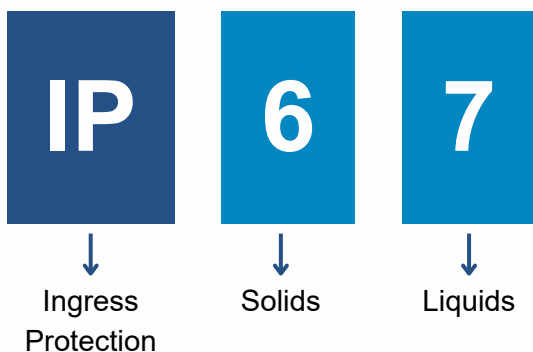

## Solids

**IP0x:** No protection.

**IP1x:** Protection against large objects (>50mm).

**IP2x:** Protection against medium-sized objects (>12.5mm).

**IP3x:** Protection against small objects (>2.5mm).

**IP4x:** Protection against minute objects (>1mm).

**IP5x:** Dust-protected (limited ingress, no harmful deposits).

**IP6x:** Dust-tight (complete protection against dust).

## Liquids

**IPx0:** Protection against vertically falling drops of water.

**IPx1:** Protection against vertically falling drops when tilted up to 15 degrees.

**IPx2:** Protection against vertically falling drops when tilted up to 15 degrees.